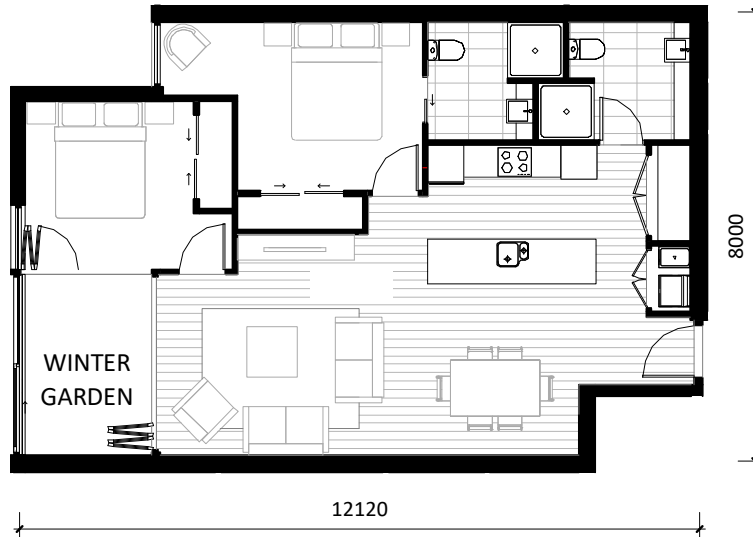

TEAL

ON ORAKEI BASIN

Level One | Apartment 1.3

Level One Apartments

Four north-west-facing two-bedroom apartments, all with winter garden rooms, are complemented by four one-bedroom apartments. Each lobby services four apartments.

GROSS FLOOR AREA - LEVEL ONE

Name	Area
Apartment 1.1	98 m ²
Apartment 1.2	90 m ²
Apartment 1.3	90 m ²
Apartment 1.4	99 m ²
Apartment 1.5	54 m ²
Apartment 1.6	51 m ²
Apartment 1.7	52 m ²
Apartment 1.8	52 m ²

TEAL

ON ORAKEI BASIN

Level Two | Apartment 2.1

Level Two Apartments

Four north-west-facing two-bedroom apartments, all with winter garden rooms, are complemented by four one-bedroom apartments.

Most apartments offer forever views over Orakei Basin, across to the Kepa Road hillside or up the Purewa Valley. Each lobby services four apartments.

GROSS FLOOR AREA - LEVEL TWO

Name	Area
Apartment 2.1	97 m ²
Apartment 2.2	91 m ²
Apartment 2.3	91 m ²
Apartment 2.4	98 m ²
Apartment 2.5	54 m ²
Apartment 2.6	51 m ²
Apartment 2.7	51 m ²
Apartment 2.8	52 m ²