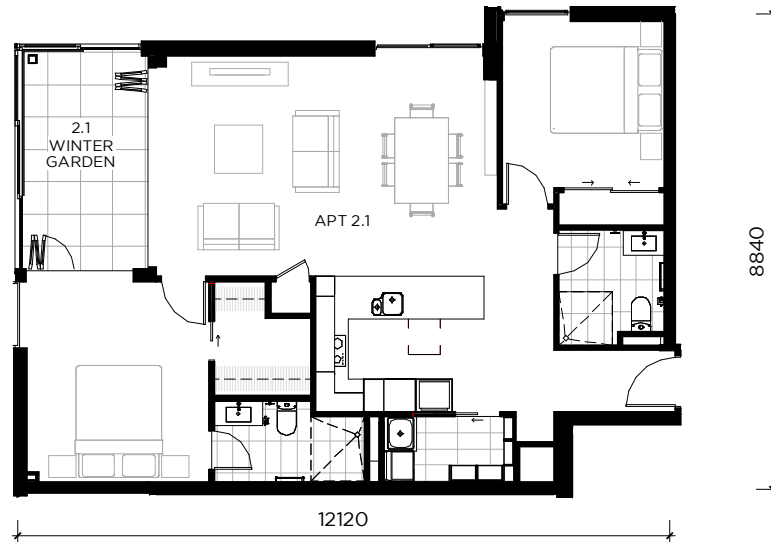

TEAL

ON ORAKEI BASIN

Level One | Apartment 1.3

Level One Apartments

Four north-west-facing two-bedroom apartments, all with winter garden rooms, are complemented by four one-bedroom apartments. Each lobby services four apartments.

GROSS FLOOR AREA - LEVEL ONE

Name	Area
Apartment 1.1	98 m ²
Apartment 1.2	90 m ²
Apartment 1.3	90 m ²
Apartment 1.4	99 m ²
Apartment 1.5	54 m ²
Apartment 1.6	51 m ²
Apartment 1.7	52 m ²
Apartment 1.8	52 m ²

TEAL

ON ORAKEI BASIN

Level Two | Apartment 2.1

Level Two Apartments

Four north-west-facing two-bedroom apartments, all with winter garden rooms, are complemented by four one-bedroom apartments.

Most apartments offer forever views over Orakei Basin, across to the Kepa Road hillside or up the Purewa Valley. Each lobby services four apartments.

GROSS FLOOR AREA - LEVEL TWO

Name	Area
Apartment 2.1	97 m ²
Apartment 2.2	91 m ²
Apartment 2.3	91 m ²
Apartment 2.4	98 m ²
Apartment 2.5	54 m ²
Apartment 2.6	51 m ²
Apartment 2.7	51 m ²
Apartment 2.8	52 m ²